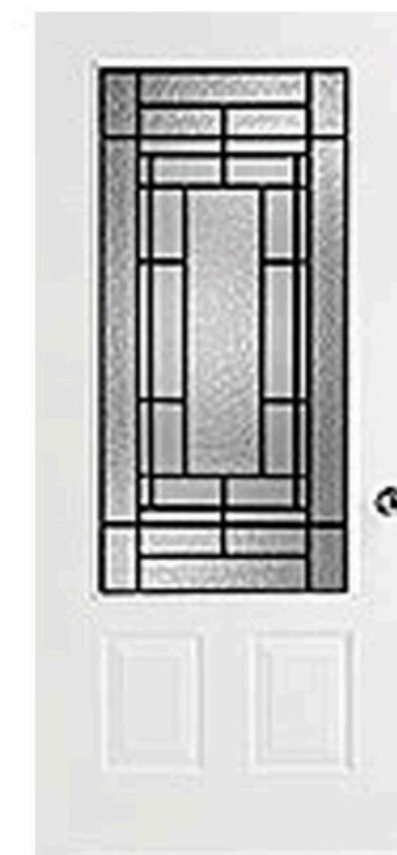

AVAILABLE SIZES:

22x64

7x64

22x48

22x36

** Framing around glass comes standard in white**

PEMBROOK

Privacy level 7/10

Pembrook offers a craftsman style door glass to reflect a modern design with a contemporary twist

AVAILABLE SIZES:

22x80

8x80

22x64

7x64

22x48

22x36