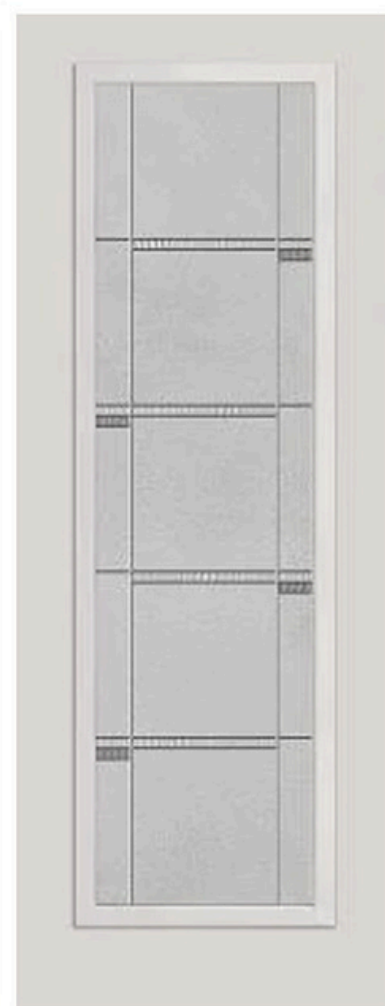

22x48

22x36

** Framing around glass comes standard in white**

STREAMED

Privacy level 9/10

The pronounced vertical pattern and strong ribbed texture of Streamed create the allusion of the organic flow of water in your entryway. Streamed offers a high level of privacy.

AVAILABLE SIZES:

22x80

8x80

22x64

7x64

22x48

22x36

** Framing around glass comes standard in white**

** Framing around glass comes standard in white**

CROSSWALK

Privacy level 8/10

Modern design comes to life through strong linear lines interrupted by bold pops of gray glass. Crosswalk's look is abstract, modern, and stylish. Crosswalk offers a high privacy level.