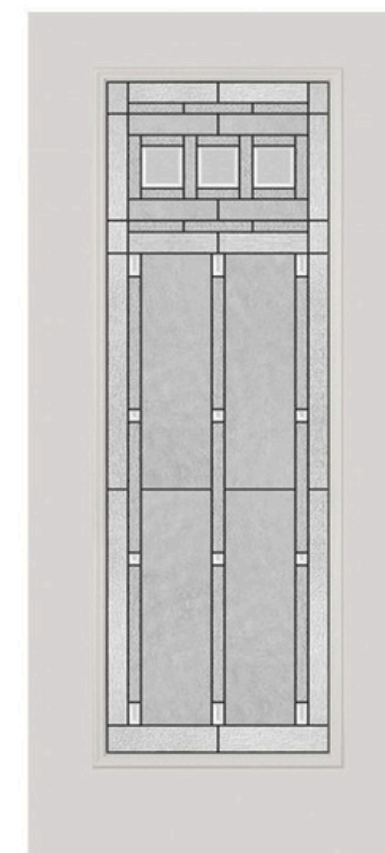

AVAILABLE SIZES:

22x80

8x80

22x64

7x64

22x48

22x36

** Framing around glass comes standard in white**

Privacy level 7/10

Vintage Craftsman is Arts and Crafts at its purest. Its bold geometric patterns, highlighted with clear bevel squares and a patina finish, will communicate your appreciation for well designed, honest architecture