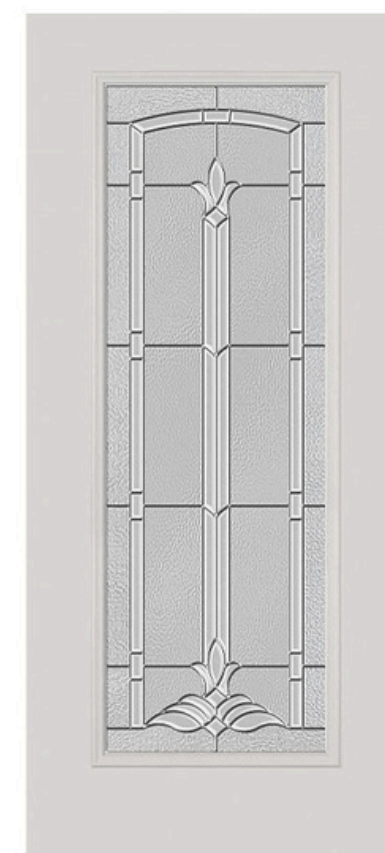

22x48

22x36

** Framing around glass comes standard in white**

STREAMED

Privacy level 9/10

The pronounced vertical pattern and strong ribbed texture of Streamed create the allusion of the organic flow of water in your entryway. Streamed offers a high level of privacy.

22x64

7x64

22x48

22x36

** Framing around glass comes standard in white**

BRISTOL

Privacy level 7/10

Bristol will add the finishing touch to your home's classic architecture. Your eye will be drawn to a clear bevel column extending the length of the doorglass

AVAILABLE SIZES:

22x80

8x80

22x64

7x64

22x48

22x36

** Framing around glass comes standard in white**