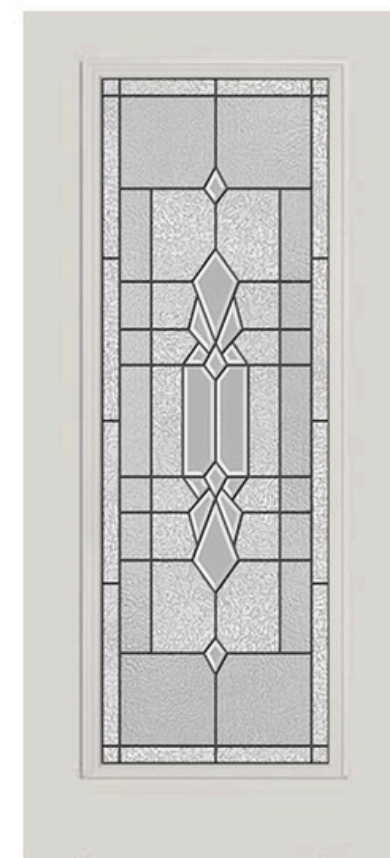

AVAILABLE SIZES:

22x80

8x80

22x64

7x64

22x48

22x36

* Framing around glass comes standard in white*

VAPOR

Privacy level 6/10

Reminiscent of Northern Lights, Vapor creates an ethereal play of light and shadow and a medium level of privacy for your entryway.

AVAILABLE SIZES:

22x80

8x80

22x64

7x64

22x48

22x36

** Framing around glass comes standard in white**

JAMESTON

Privacy level 6/10

A distinct geometric pattern defined by a patina finish and accented with clear bevels gives your home the classic styling you desire. Jameston offers a medium-high level of privacy.

AVAILABLE SIZES:

22x64

7x64

22x48

22x36

** Framing around glass comes standard in white**

PEMBROOK

Privacy level 7/10