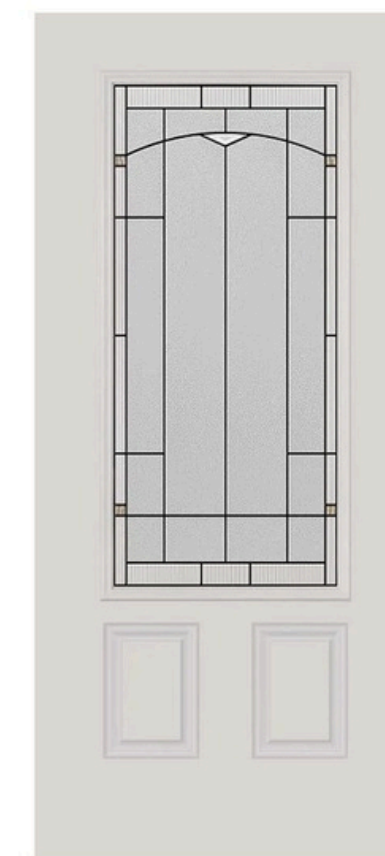

TOPAZ

Privacy level 8/10

If you appreciate attention to detail, you'll like Topaz's subtle pops of color, focal bevel cluster, and patina finish.

AVAILABLE SIZES:

22x64

7x64

22x48

22x36

* Framing around glass comes standard in white*