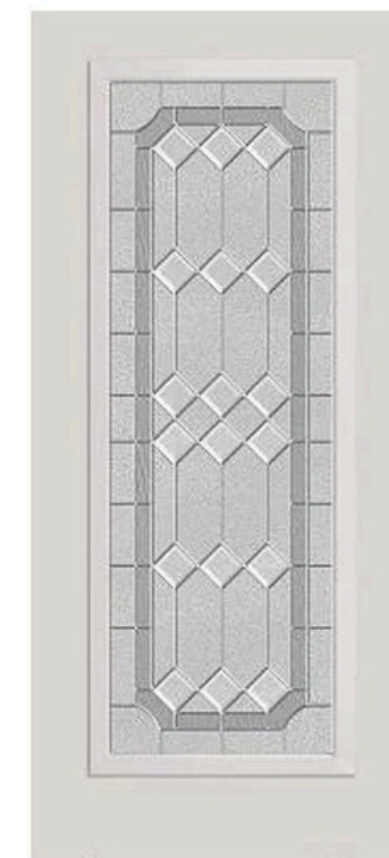

22x48

22x36

** Framing around glass comes standard in white**

STREAMED

Privacy level 9/10

The pronounced vertical pattern and strong ribbed texture of Streamed create the allusion of the organic flow of water in your entryway. Streamed offers a high level of privacy.

AVAILABLE SIZES:

22x80

8x80

22x64

7x64

22x48

22x36

** Framing around glass comes standard in white**

MAJESTIC

Privacy level 7/10

Majestic's formal pattern of beveled glass, accented with gray shades, is the epitome of Classic design. Majestic provides a medium level of privacy.

MAJESTIC COMES IN PATINA OR NICKEL CAMING.

AVAILABLE SIZES:

22x80

8x80

22x64

7x64

22x48

22x36

* Framing around glass comes standard in white*