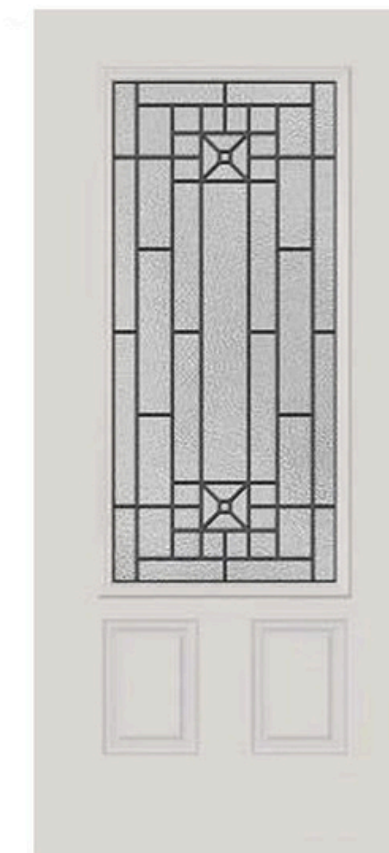

22x48

22x36

** Framing around glass comes standard in white**

STREAMED

Privacy level 9/10

The pronounced vertical pattern and strong ribbed texture of Streamed create the allusion of the organic flow of water in your entryway. Streamed offers a high level of privacy.

AVAILABLE SIZES:

22x80

8x80

22x64

7x64

22x48

22x36

** Framing around glass comes standard in white**