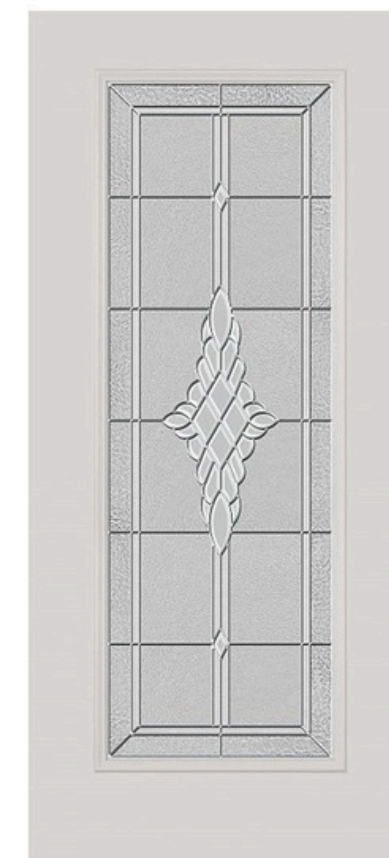

GRACE *Privacy level 6/10*

Accent your front door with the graceful styling of a bevel cluster. The Classic look of Grace includes a backdrop of beveled glass textures and nickel finish. Grace offers a high level of privacy.

GRACE COMES IN PATINA OR NICKEL CAMING.

AVAILABLE SIZES:

22x80

8x80

22x64

7x64

22x48

22x36

* Framing around glass comes standard in white*