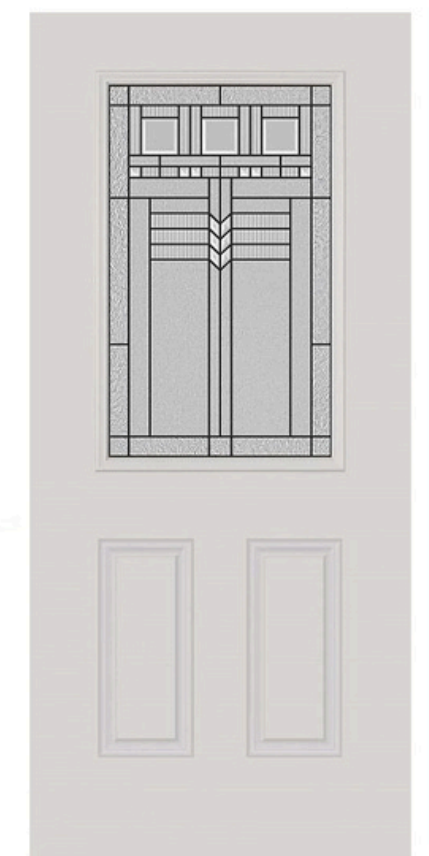

22x48

22x36

** Framing around glass comes standard in white**

STREAMED

Privacy level 9/10

The pronounced vertical pattern and strong ribbed texture of Streamed create the allusion of the organic flow of water in your entryway. Streamed offers a high level of privacy.

AVAILABLE SIZES:

22x80

8x80

22x64

7x64

22x48

22x36

** Framing around glass comes standard in white**