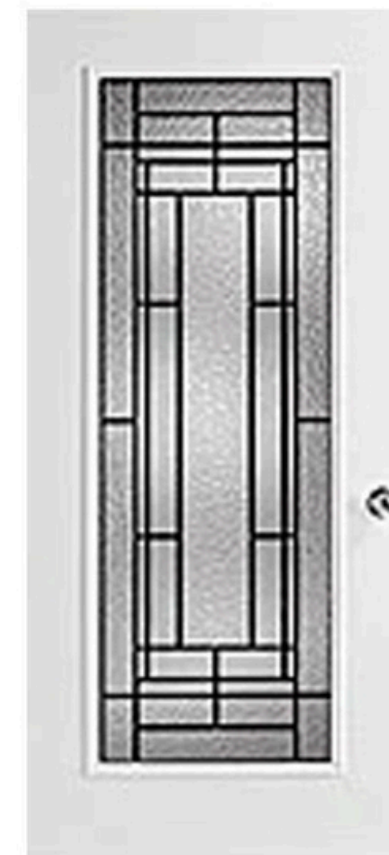

22x48

22x36

** Framing around glass comes standard in white**

STREAMED

Privacy level 9/10

The pronounced vertical pattern and strong ribbed texture of Streamed create the allusion of the organic flow of water in your entryway. Streamed offers a high level of privacy.

AVAILABLE SIZES:

22x64

7x64

22x48

22x36

** Framing around glass comes standard in white**

PEMBROOK

Privacy level 7/10

Pembrook offers a craftsman style door glass to reflect a modern design with a contemporary twist

AVAILABLE SIZES:

22x80

8x80

22x64

7x64

22x48

22x36

AVAILABLE SIZES:

22x80

8x80

22x64

7x64

22x48

22x36

** Framing around glass comes standard in white**