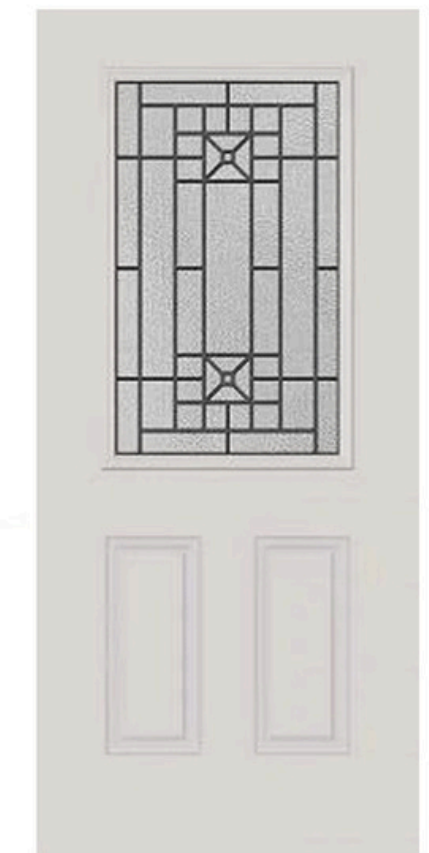

22x48

22x36

** Framing around glass comes standard in white**

STREAMED

Privacy level 9/10

The pronounced vertical pattern and strong ribbed texture of Streamed create the allusion of the organic flow of water in your entryway. Streamed offers a high level of privacy.

AVAILABLE SIZES:

22x80

8x80

22x64

7x64

22x48

22x36

** Framing around glass comes standard in white**