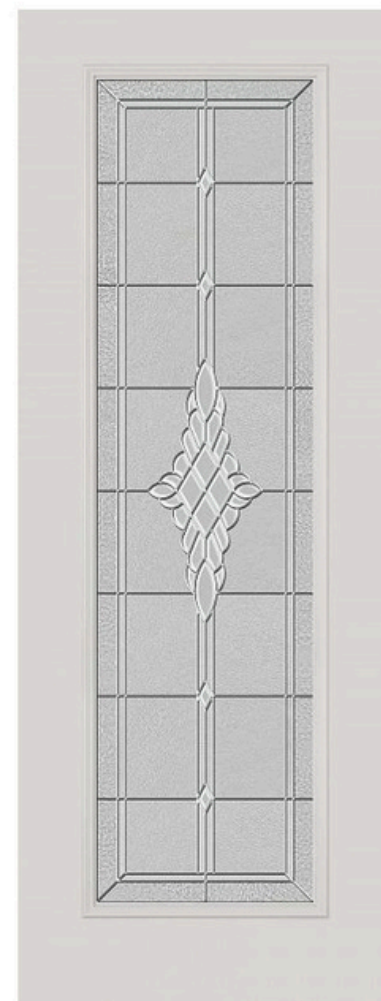

GRACE *Privacy level 6/10*

Accent your front door with the graceful styling of a bevel cluster. The Classic look of Grace includes a backdrop of beveled glass textures and nickel finish. Grace offers a high level of privacy.

GRACE COMES IN PATINA OR NICKEL CAMING.

AVAILABLE SIZES:

22x80

8x80

22x64

7x64

22x48

22x36

* Framing around glass comes standard in white*