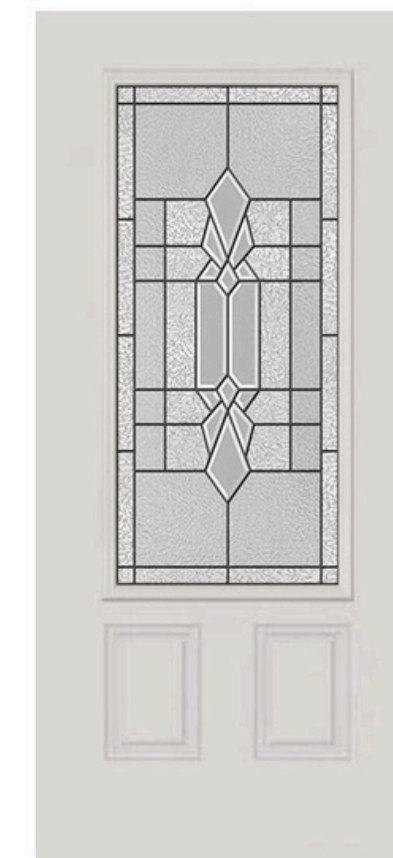

AVAILABLE SIZES:

22x80

8x80

22x64

7x64

22x48

22x36

* Framing around glass comes standard in white*

VAPOR

Privacy level 6/10

Reminiscent of Northern Lights, Vapor creates an ethereal play of light and shadow and a medium level of privacy for your entryway.

AVAILABLE SIZES:

22x80

8x80

22x64

7x64

22x48

22x36

** Framing around glass comes standard in white**

JAMESTON

Privacy level 6/10

A distinct geometric pattern defined by a patina finish and accented with clear bevels gives your home the classic styling you desire. Jameston offers a medium-high level of privacy.

AVAILABLE SIZES:

22x64

7x64

22x48

22x36

** Framing around glass comes standard in white**

PEMBROOK

Privacy level 7/10