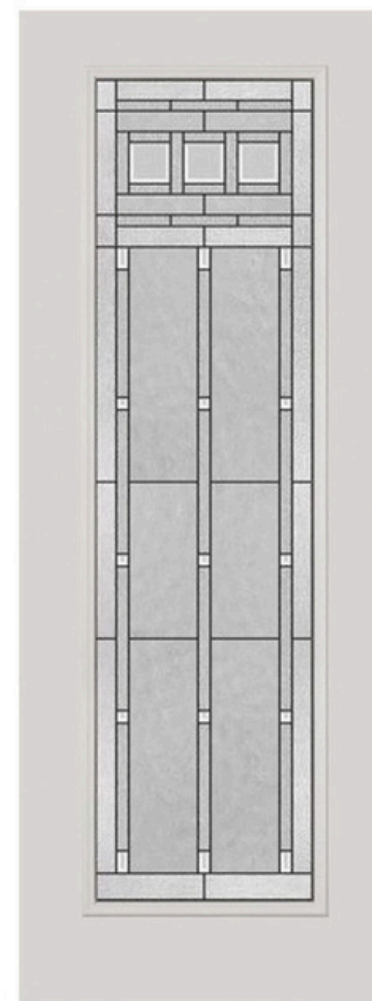

AVAILABLE SIZES:

22x80

8x80

22x64

7x64

22x48

22x36

** Framing around glass comes standard in white**

AVAILABLE SIZES:

22x80

8x80

22x64

7x64

22x48

** Framing around glass comes standard in white**

VINTAGE CRAFTSMAN