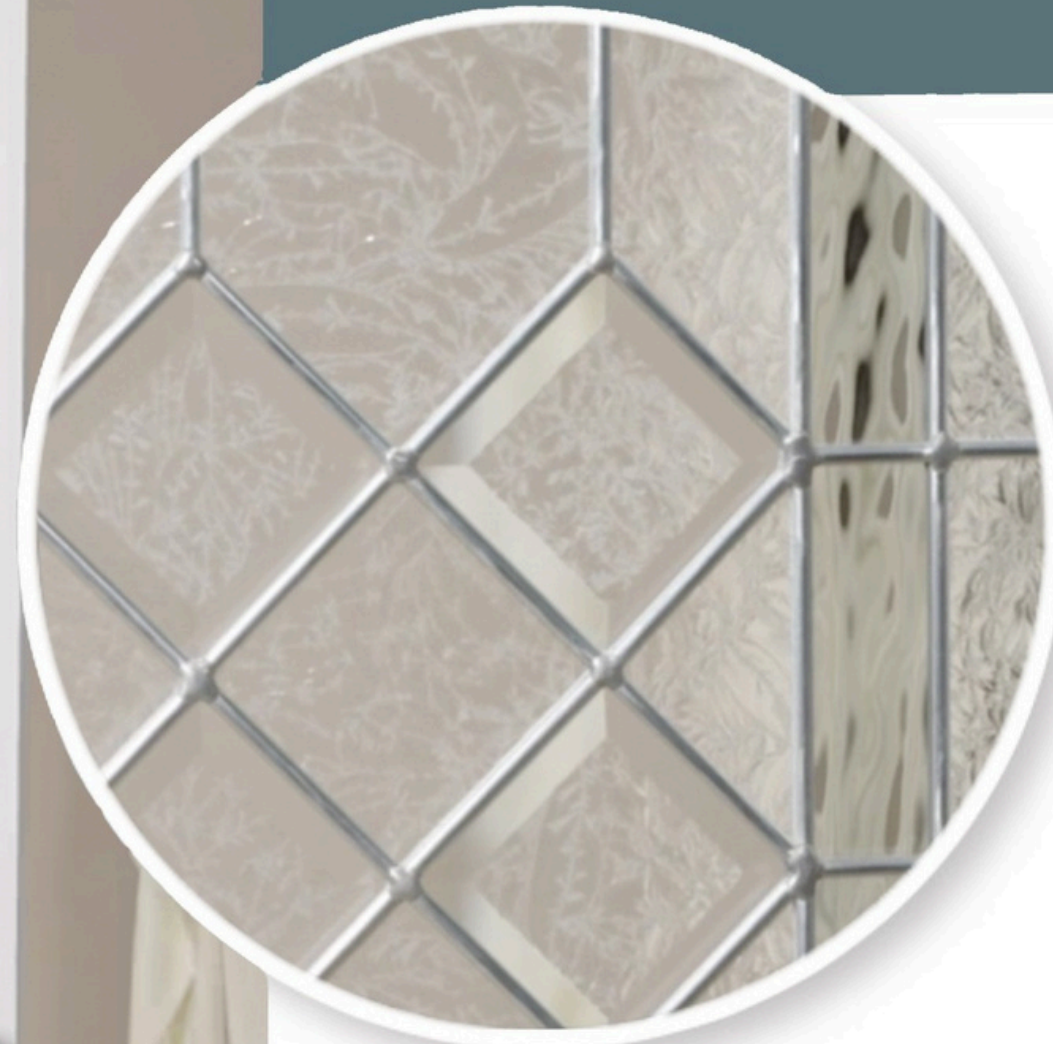

AVAILABLE SIZES:

22x80

8x80

22x64

7x64

22x48

22x36

** Framing around glass comes standard in white**

MAJESTIC

Privacy level 7/10

Majestic's formal pattern of beveled glass, accented with gray shades, is the epitome of Classic design. Majestic provides a medium level of privacy.

MAJESTIC COMES IN PATINA OR NICKEL CAMING.