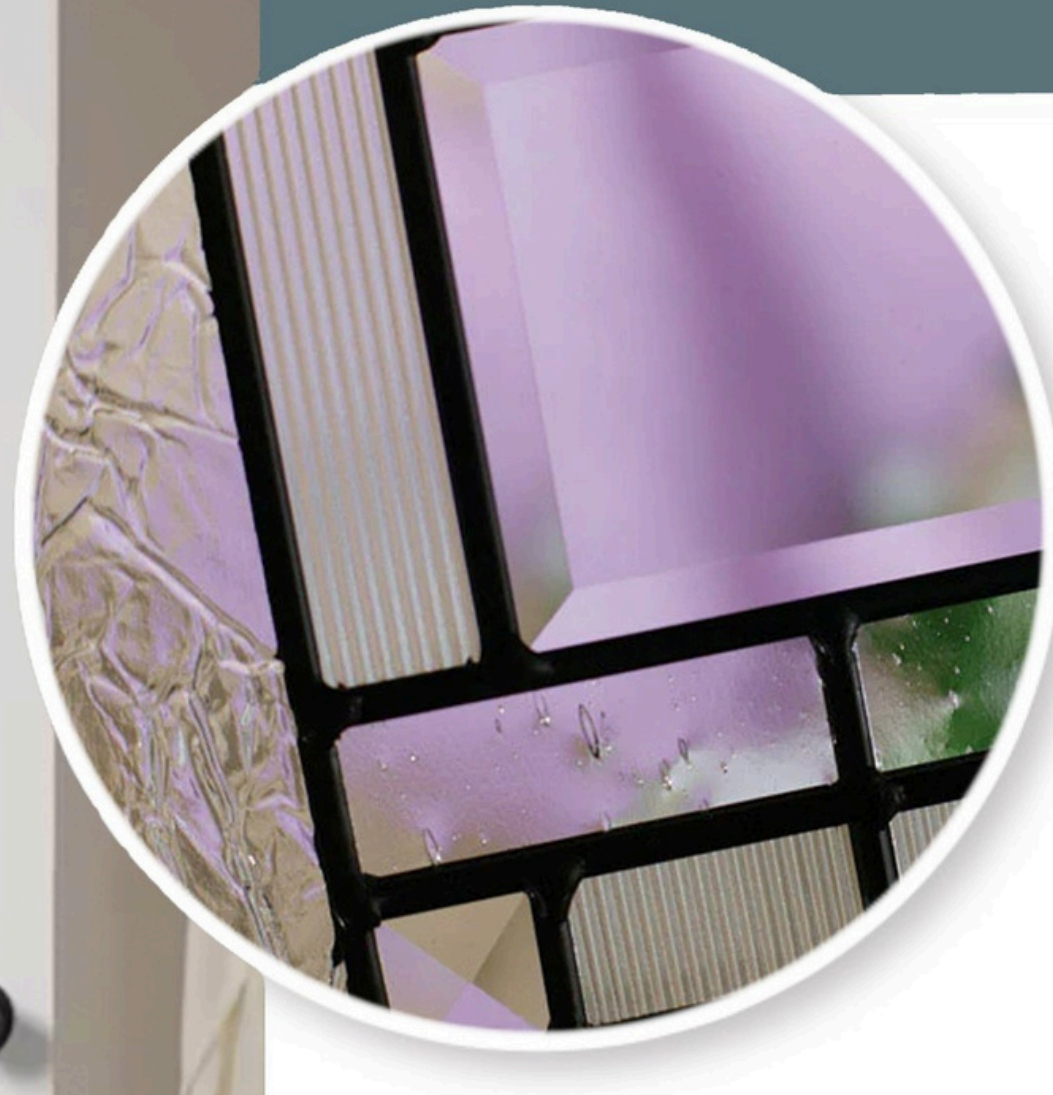

OAK PARK

Privacy level 4/10

When you think Craftsman style, you're thinking Oak Park. A patina finish and handcrafted, textured glass create a striking geometric pattern reminiscent of Arts and Crafts design.

AVAILABLE SIZES: