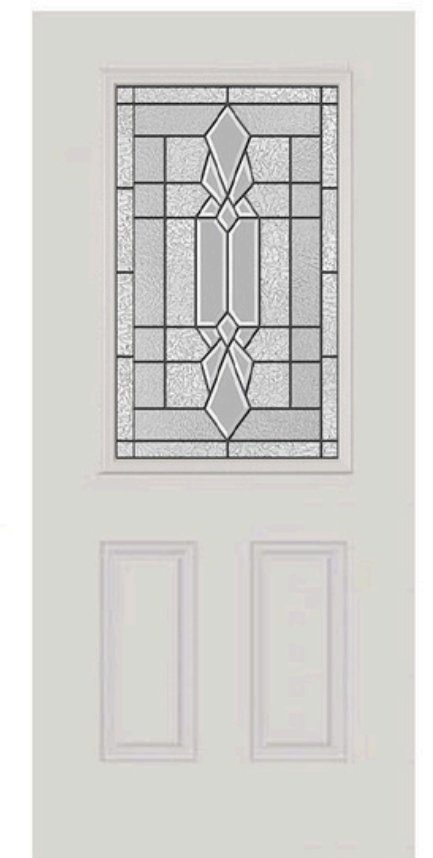

22x48

22x36

** Framing around glass comes standard in white**

STREAMED

Privacy level 9/10

The pronounced vertical pattern and strong ribbed texture of Streamed create the allusion of the organic flow of water in your entryway. Streamed offers a high level of privacy.

AVAILABLE SIZES:

22x80

8x80

22x64

7x64

22x48

22x36

* Framing around glass comes standard in white*

AVAILABLE SIZES:

22x64

7x64

22x48

22x36

** Framing around glass comes standard in white**

PEMBROOK

Privacy level 7/10

AVAILABLE SIZES:

22x80

8x80

22x64

7x64

22x48

22x36

** Framing around glass comes standard in white**