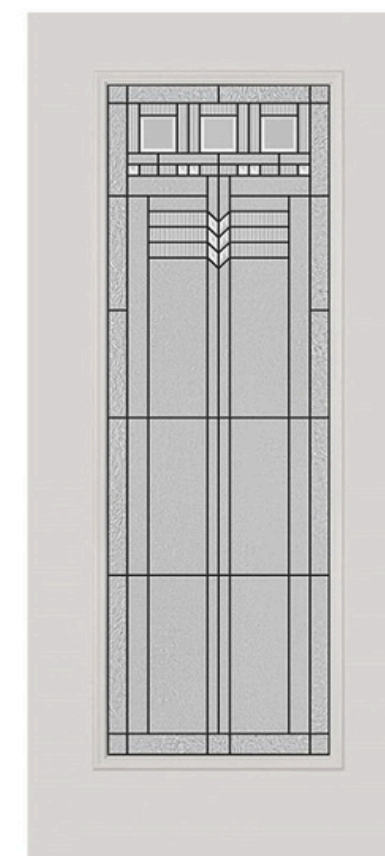

AVAILABLE SIZES:

22x80

8x80

22x64

7x64

22x48

22x36

** Framing around glass comes standard in white**