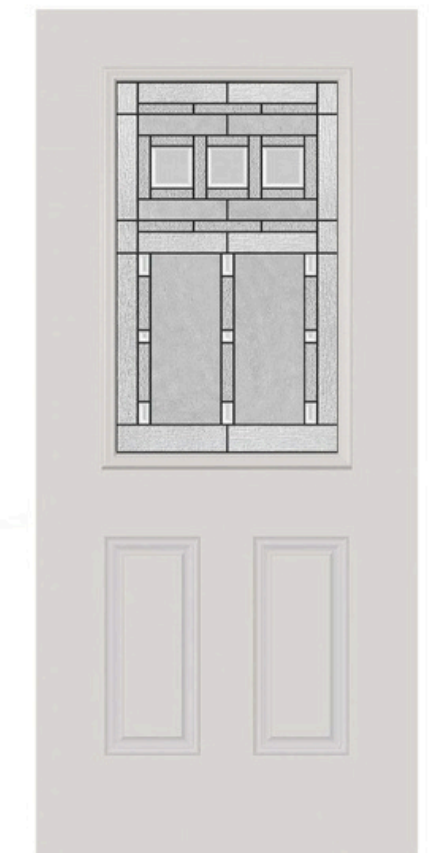

22x48

22x36

** Framing around glass comes standard in white**

STREAMED

Privacy level 9/10

The pronounced vertical pattern and strong ribbed texture of Streamed create the allusion of the organic flow of water in your entryway. Streamed offers a high level of privacy.

AVAILABLE SIZES:

22x80

8x80

22x64

7x64

22x48

22x36

** Framing around glass comes standard in white**