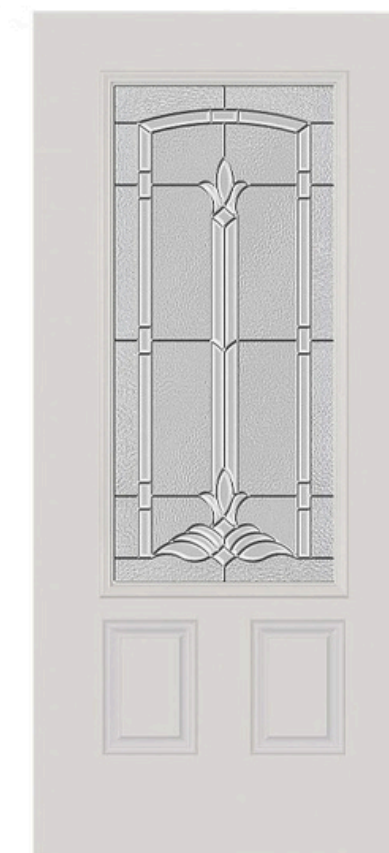

22x48

22x36

** Framing around glass comes standard in white**

STREAMED

Privacy level 9/10

The pronounced vertical pattern and strong ribbed texture of Streamed create the allusion of the organic flow of water in your entryway. Streamed offers a high level of privacy.

AVAILABLE SIZES:

22x80

8x80

22x64

7x64

22x48

22x36

** Framing around glass comes standard in white**