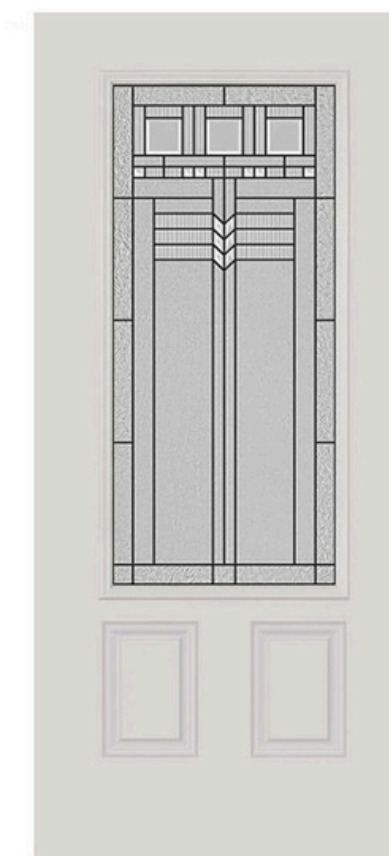

22x48

22x36

** Framing around glass comes standard in white**

STREAMED

Privacy level 9/10

The pronounced vertical pattern and strong ribbed texture of Streamed create the allusion of the organic flow of water in your entryway. Streamed offers a high level of privacy.

AVAILABLE SIZES:

22x80

8x80

22x64

7x64

22x48

22x36

** Framing around glass comes standard in white**