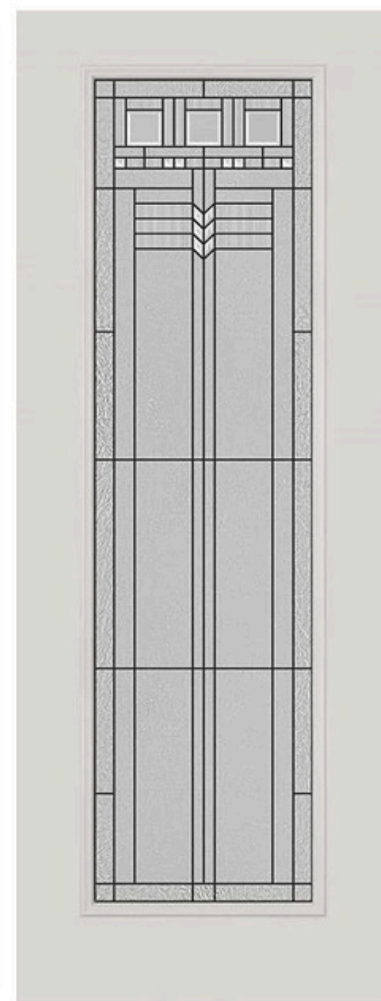

22x48

22x36

** Framing around glass comes standard in white**

STREAMED

Privacy level 9/10

The pronounced vertical pattern and strong ribbed texture of Streamed create the allusion of the organic flow of water in your entryway. Streamed offers a high level of privacy.

AVAILABLE SIZES:

22x80

8x80

22x64

7x64

22x48

** Framing around glass comes standard in white**

VINTAGE CRAFTSMAN

AVAILABLE SIZES:

22x80

8x80

22x64

7x64

22x48

22x36

** Framing around glass comes standard in white**