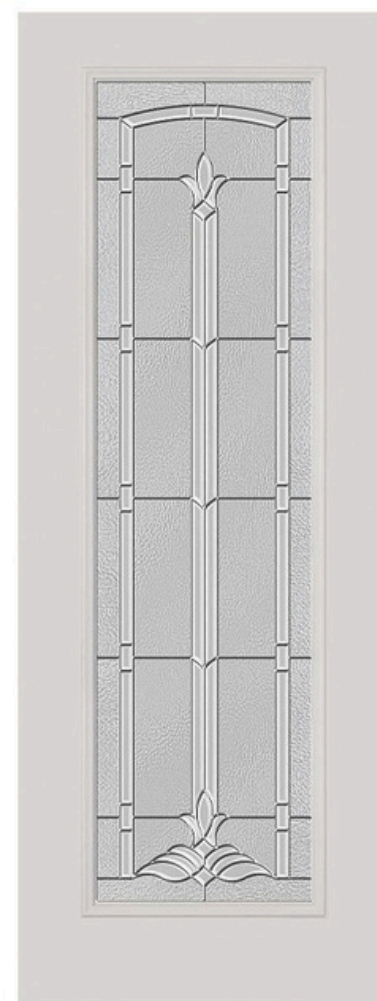

22x48

22x36

** Framing around glass comes standard in white**

STREAMED

Privacy level 9/10

The pronounced vertical pattern and strong ribbed texture of Streamed create the allusion of the organic flow of water in your entryway. Streamed offers a high level of privacy.

22x64

7x64

22x48

22x36

** Framing around glass comes standard in white**

BRISTOL

Privacy level 7/10

Bristol will add the finishing touch to your home's classic architecture. Your eye will be drawn to a clear bevel column extending the length of the doorglass

AVAILABLE SIZES:

22x80

8x80

22x64

7x64

22x48

22x36

** Framing around glass comes standard in white**